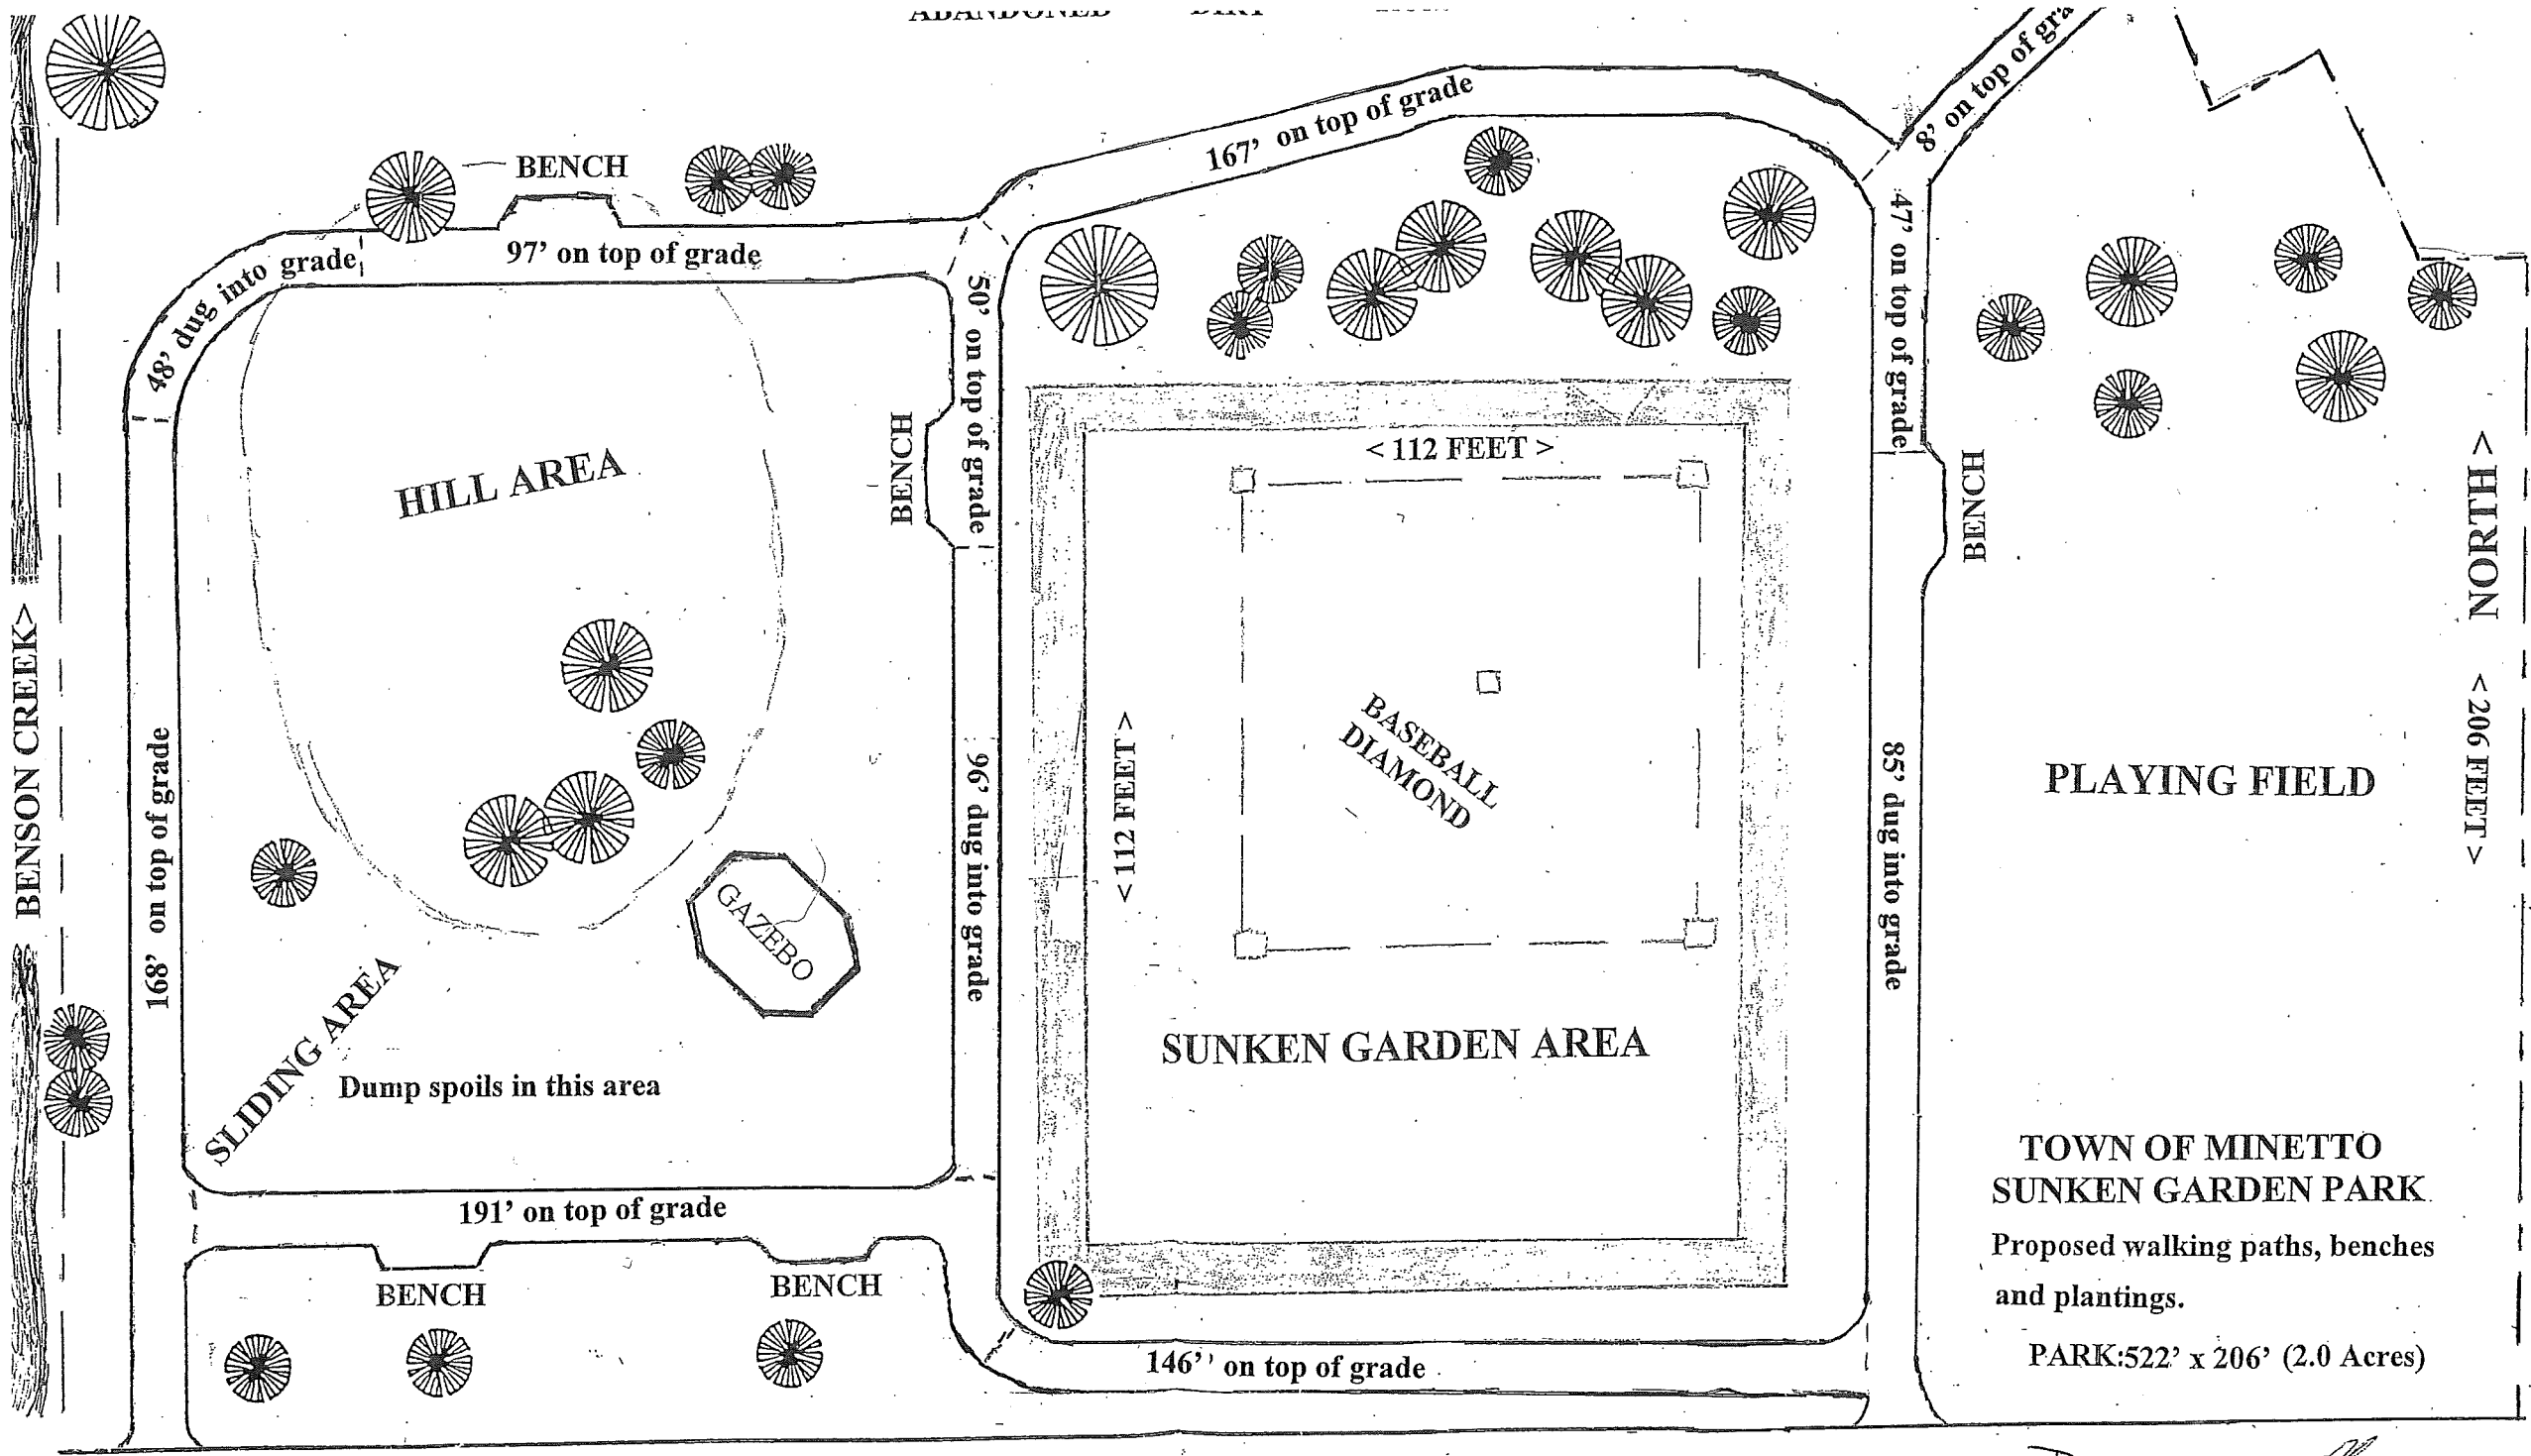

12' x 16' Gazebo will look like this without the cupola on the very top

BENSON CREEK >

> NORTH < 206 FEET >

COUNTY ROUTE 24

TOWN OF MINETTO
 SUNKEN GARDEN PARK.
 Proposed walking paths, benches
 and plantings.
 PARK: 522' x 206' (2.0 Acres)

DREMAS: 03/04